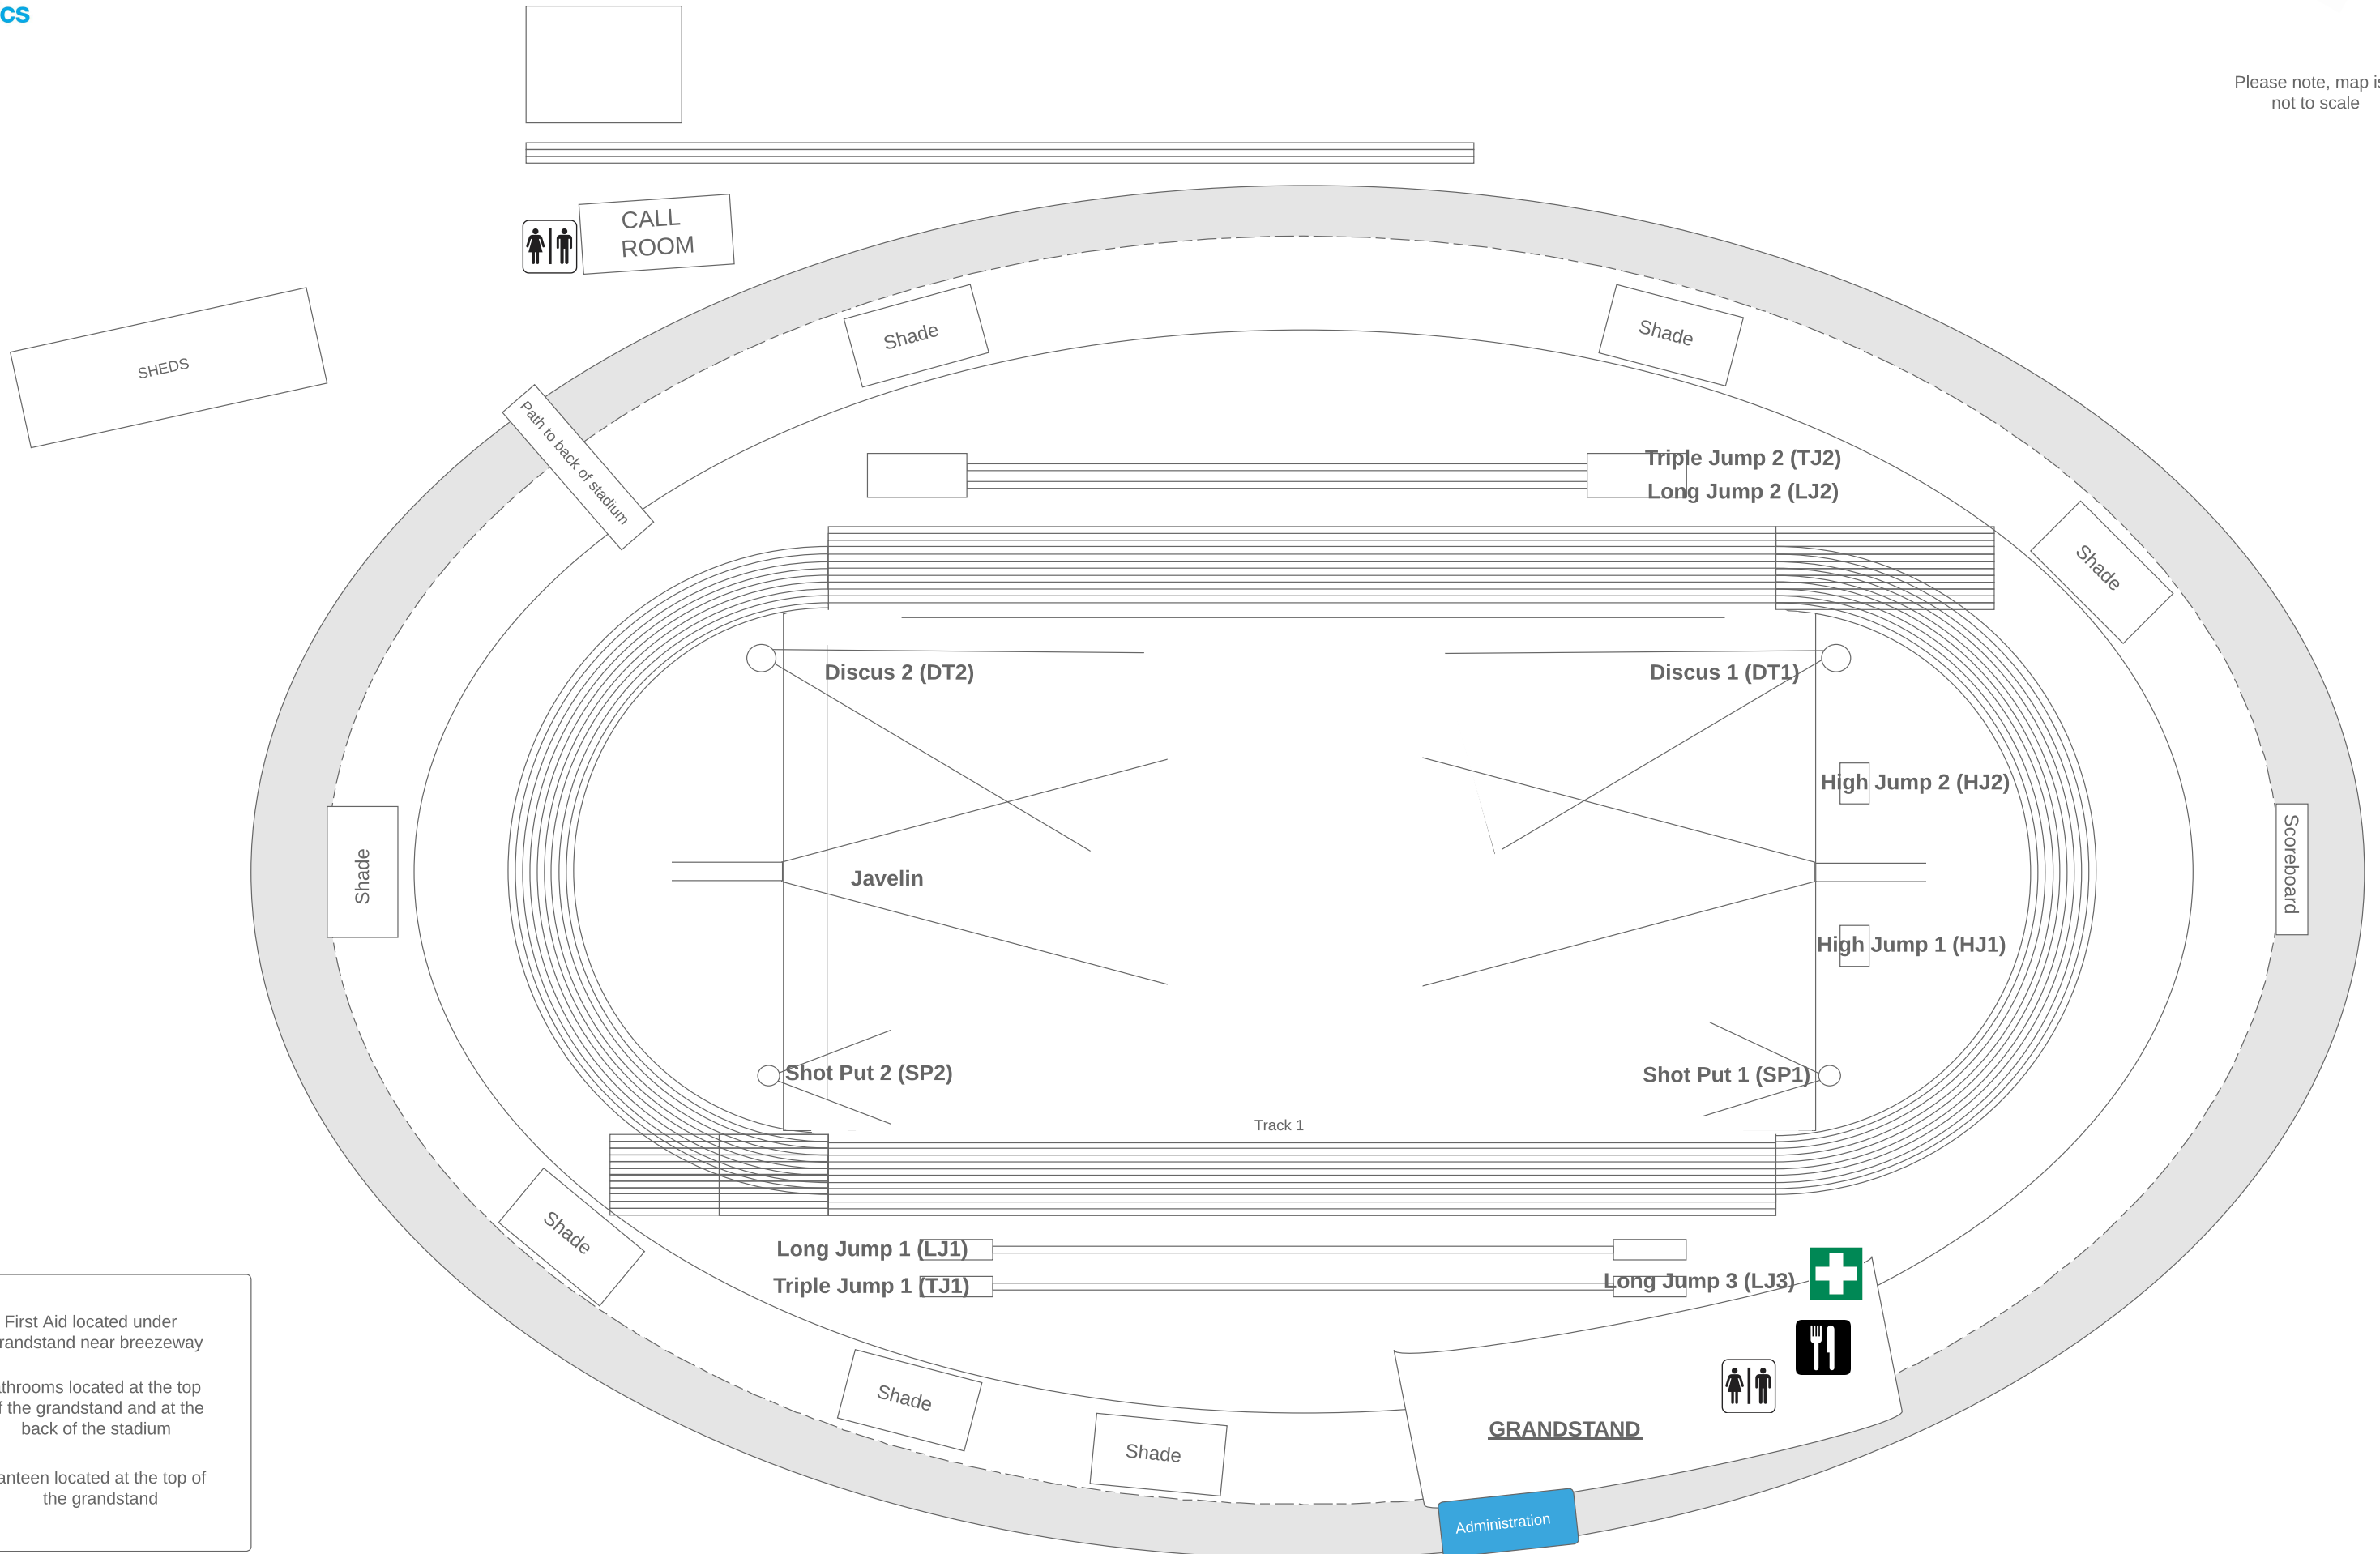

Please note, map is not to scale

-  First Aid located under grandstand near breezeway
-  Bathrooms located at the top of the grandstand and at the back of the stadium
-  Canteen located at the top of the grandstand