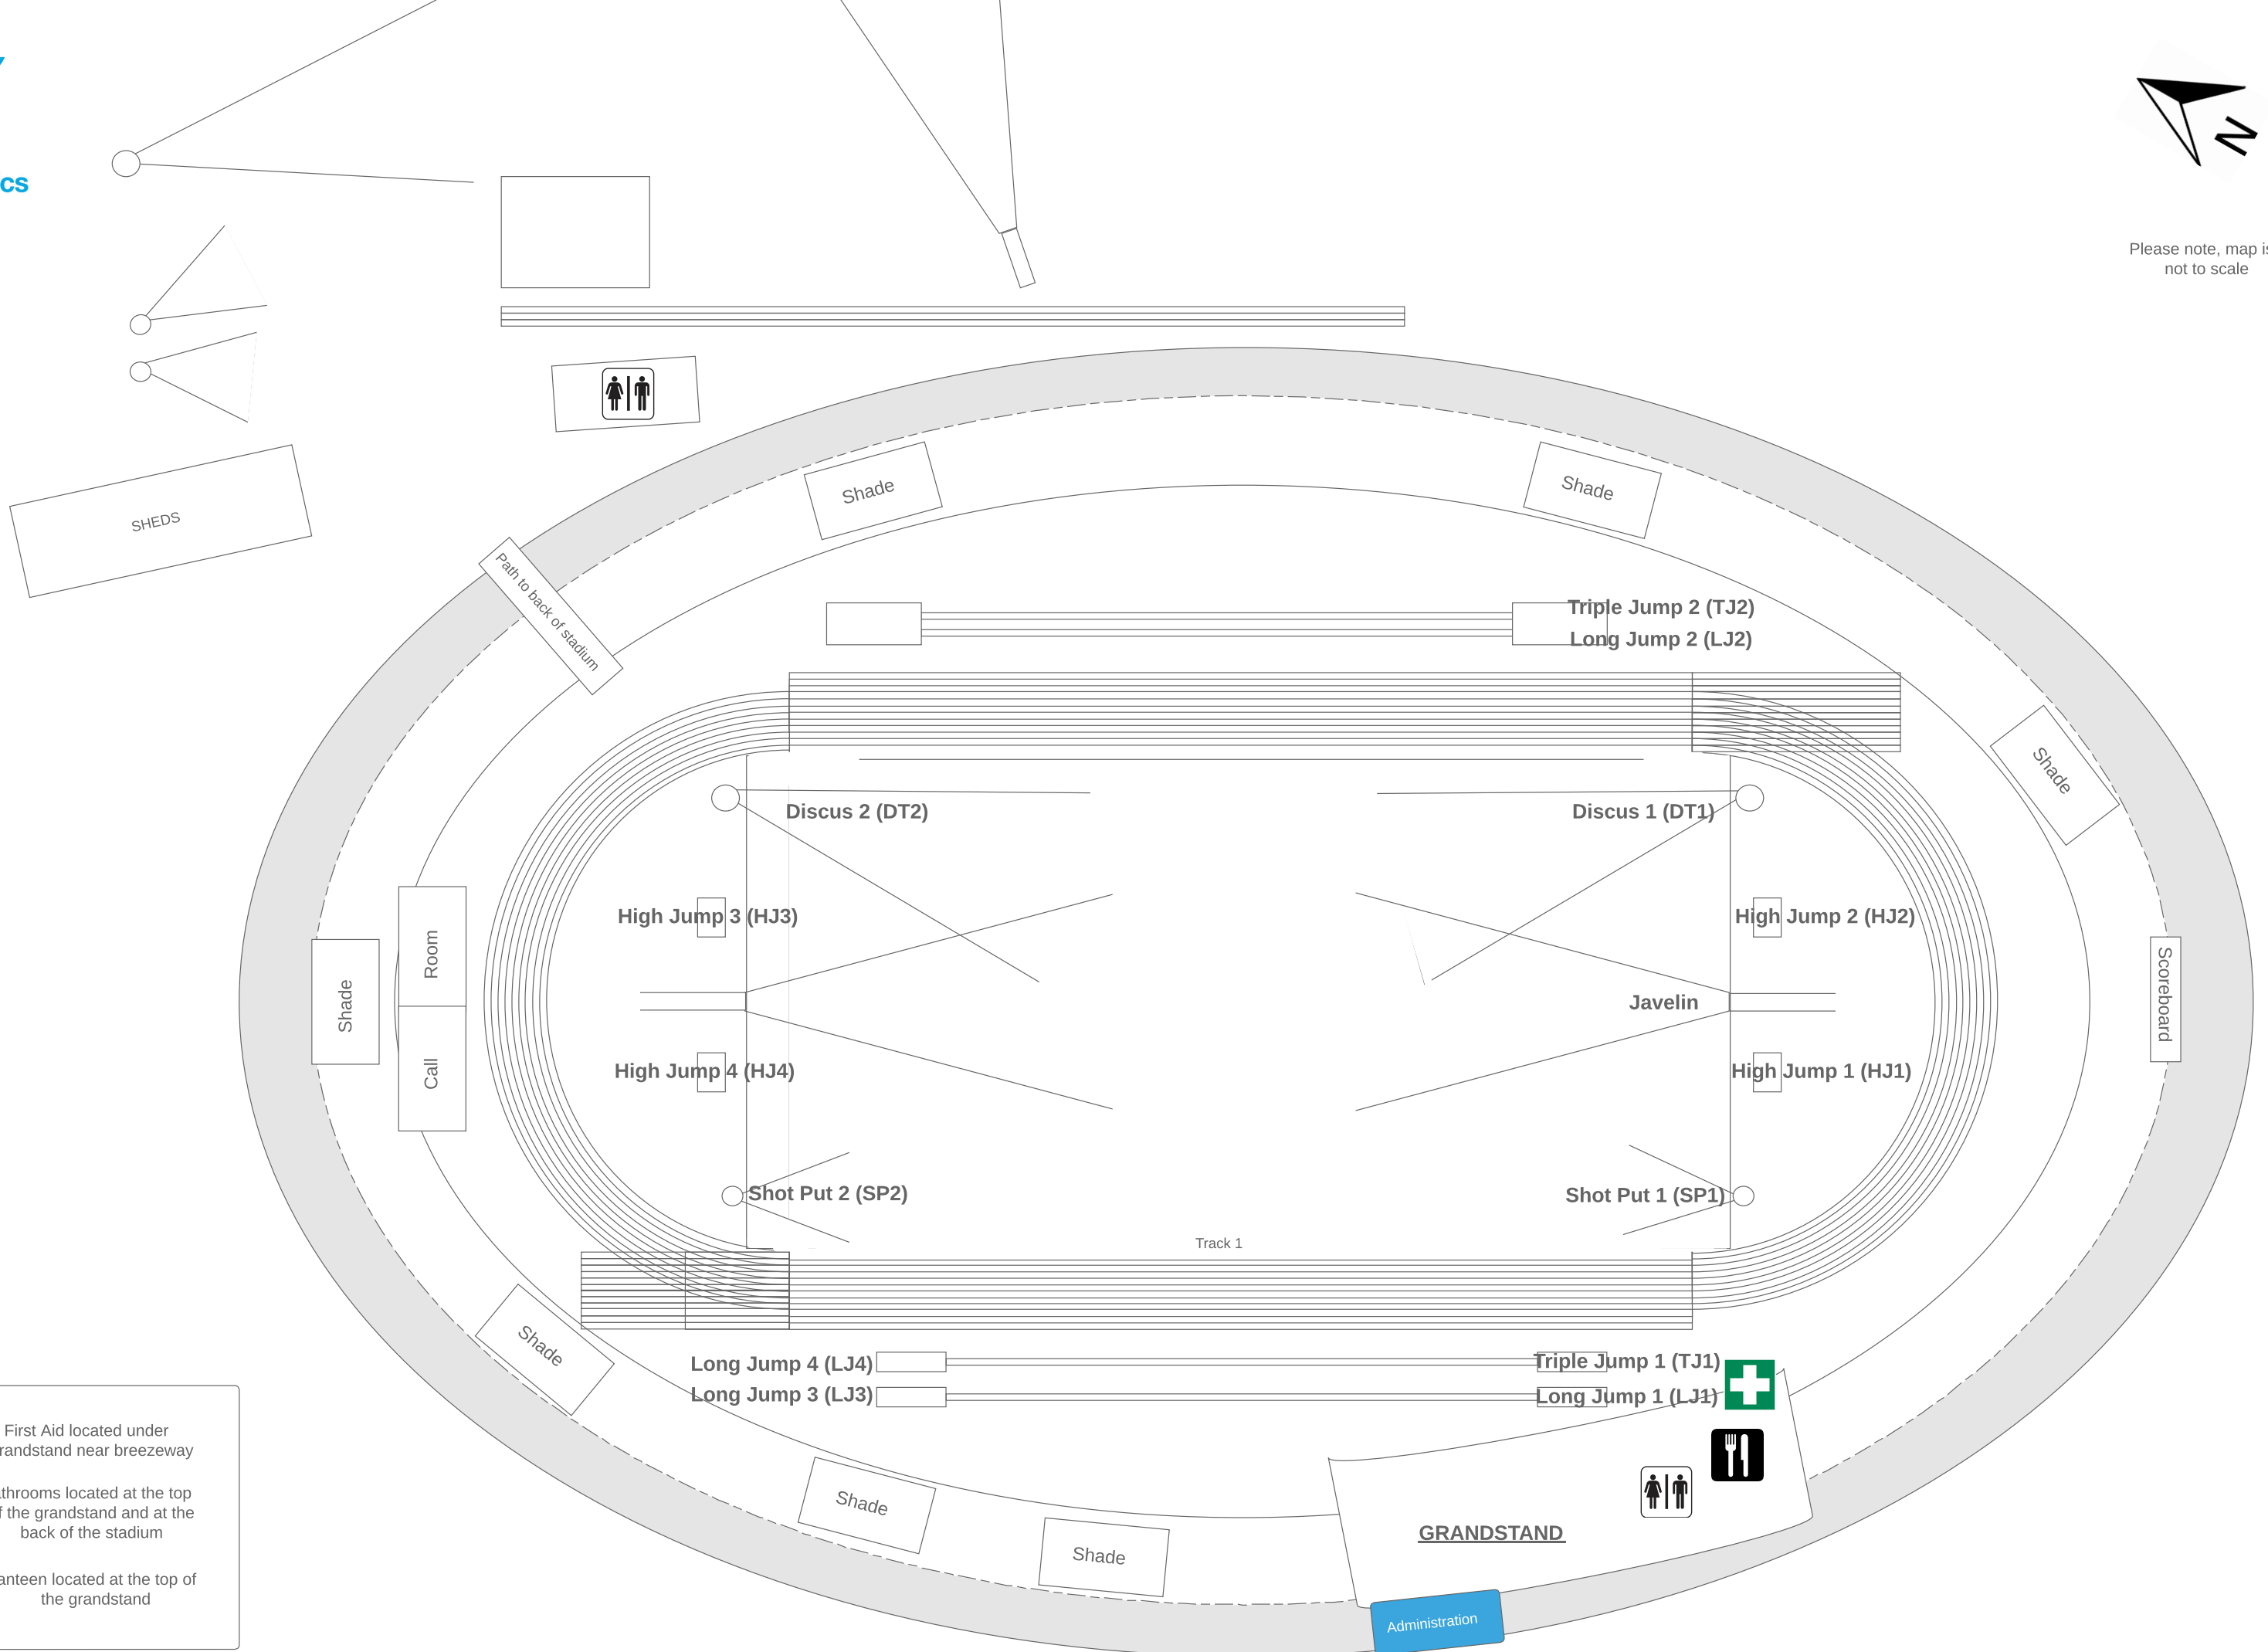

Please note, map is not to scale

-  First Aid located under grandstand near breezeway
-  Bathrooms located at the top of the grandstand and at the back of the stadium
-  Canteen located at the top of the grandstand