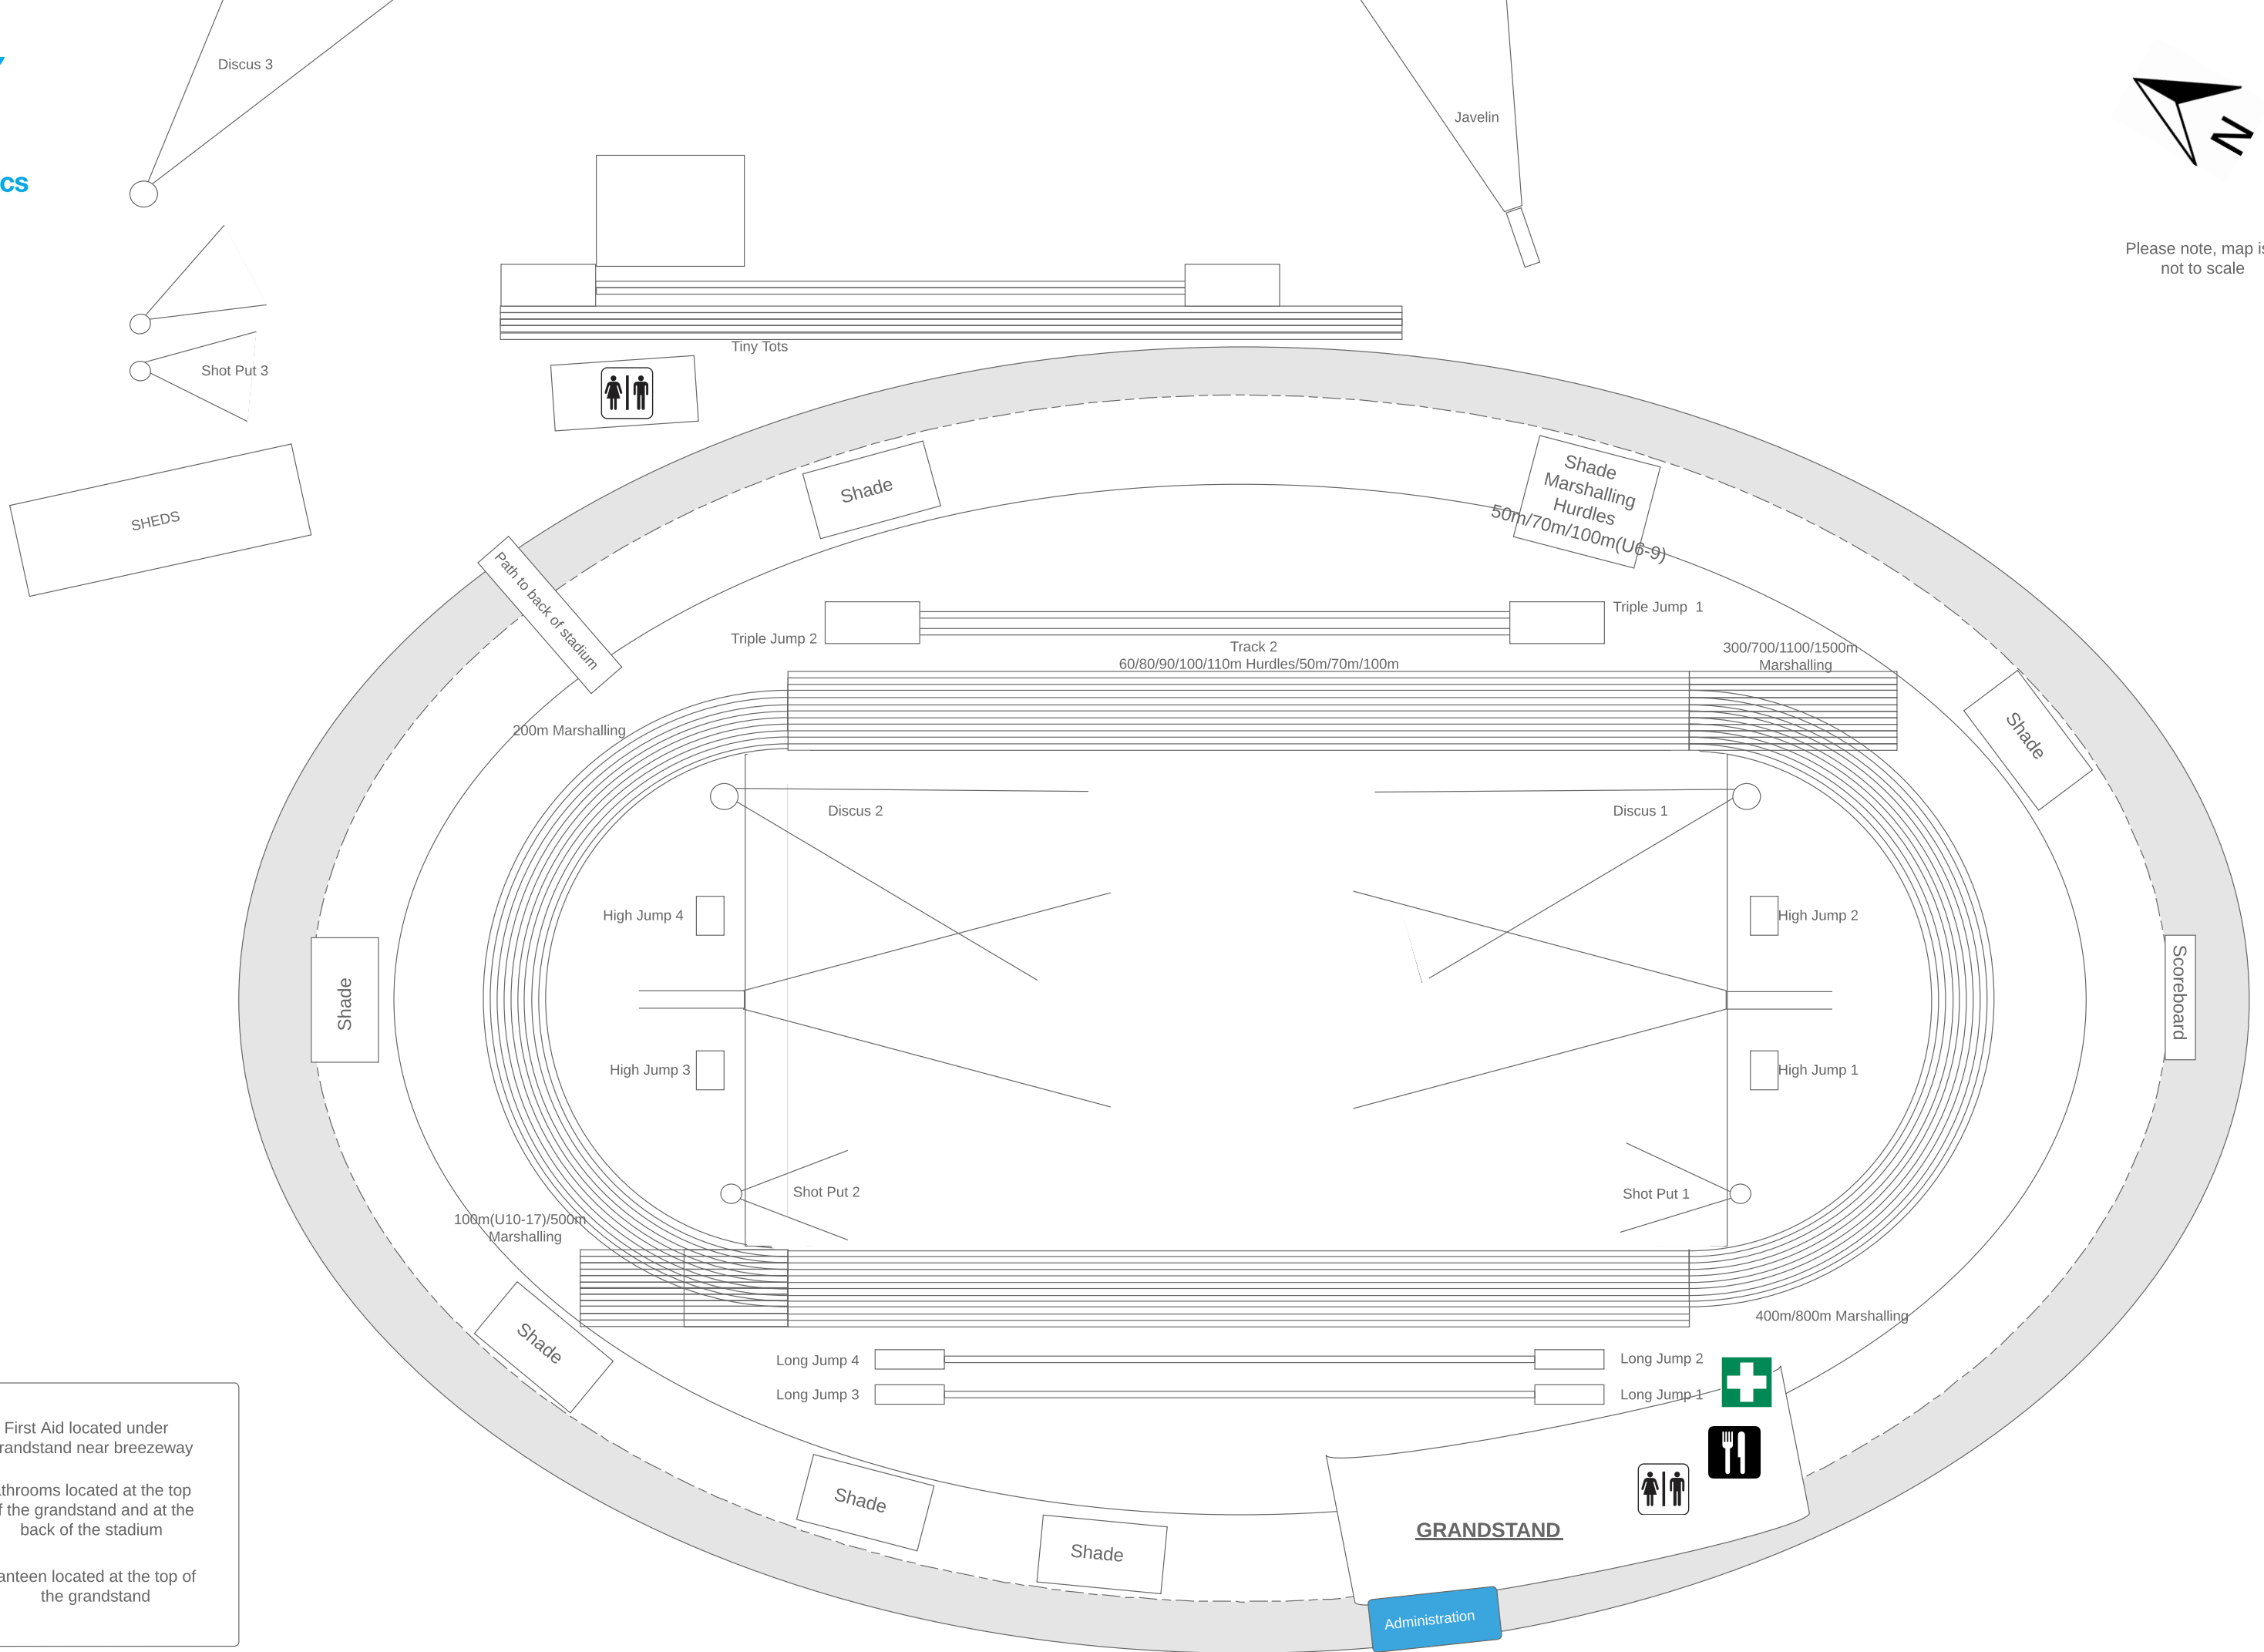

Please note, map is not to scale

-  First Aid located under grandstand near breezeway
-  Bathrooms located at the top of the grandstand and at the back of the stadium
-  Canteen located at the top of the grandstand