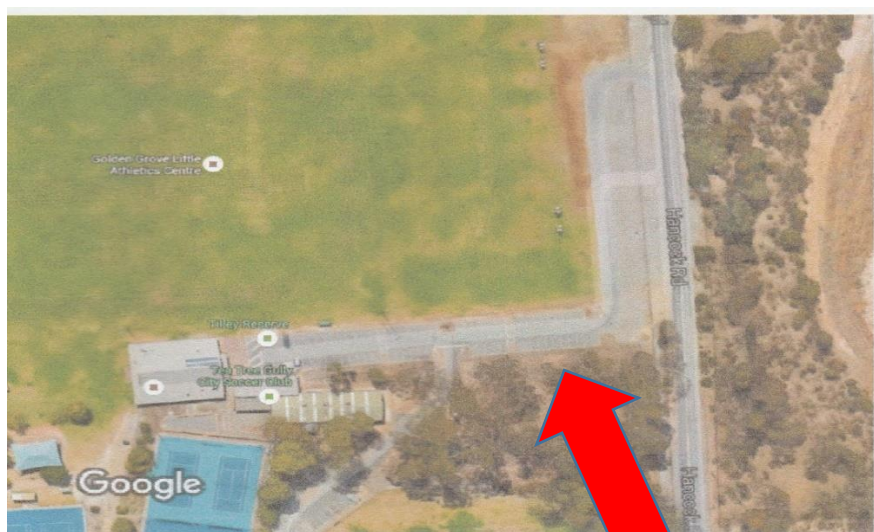

---

**AS WE PROMOTE A HEALTHY ACTIVITY AND LIFESTYLE, SMOKING IS PROHIBITED IN ALL AREAS WHERE ATHLETES ARE COMPETING THIS INCLUDES BUT IS NOT LIMITED TO:**

- The competition arena and the areas surrounding all track and field events
- The area around the hall, toilet block and canteen building
- In line with the South Australian anti-smoking laws smoking is also prohibited within 10 meters of the playground

Parents are asked to smoke on the far side of the carpark past the drive way (see map). Please ensure that athletes competing at events on the adjacent grounds are not being impacted by your smoking.