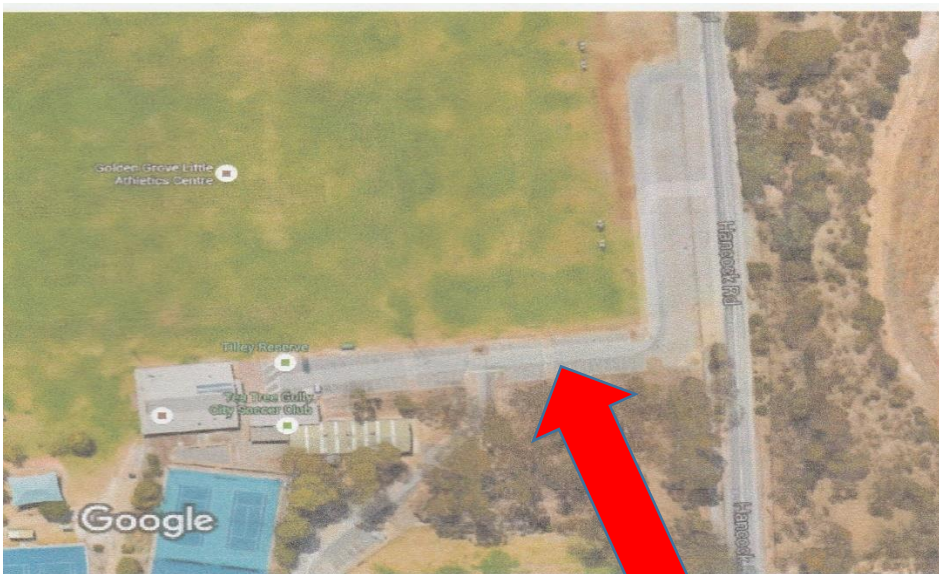

AS WE PROMOTE A HEALTHY ACTIVITY AND LIFESTYLE, SMOKING IS PROHIBITED IN ALL AREAS WHERE ATHLETES ARE COMPETING THIS INCLUDES BUT IS NOT LIMITED TO:

- The competition arena and the areas surrounding all track and field events
- The area around the hall, toilet block and canteen building
- In line with the South Australian anti-smoking laws smoking is also prohibited within 10 meters of the playground

Parents are asked to smoke on the far side of the carpark past the drive way (see map). Please ensure that athletes competing at events on the adjacent grounds are not being impacted by your smoking.

Review